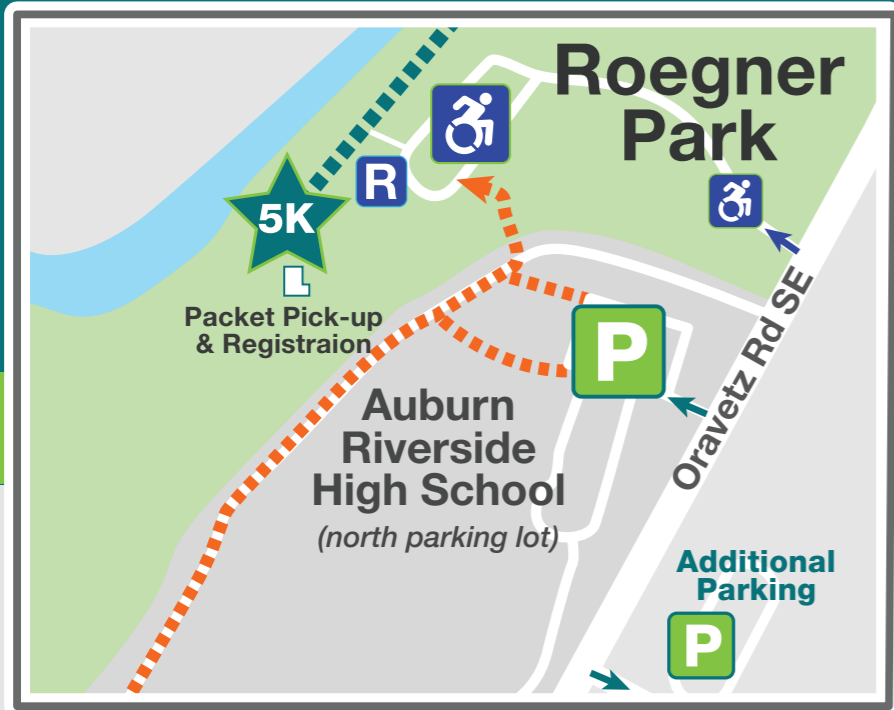

5k for ABILITIES

Moving disability employment forward

ROUTE MAP

-  **Event Parking** (*Auburn Riverside High School*)
-  **Disabled/Limited Mobility Parking**
-  **Race Start/Finish**
-  **Short Cut from Parking Lot**
-  **Restrooms**
-  **Race Route**
-  **Steep Hill** (*use Accessible Route to avoid*)
-  **Accessible Route** (*gradual incline/decline*)
-  **Water Station & Turn Around**

Roegner Park
601 Oravetz Rd SE
Auburn, WA 98092

Auburn Riverside High School
501 Oravetz Rd SE
Auburn, WA 98092